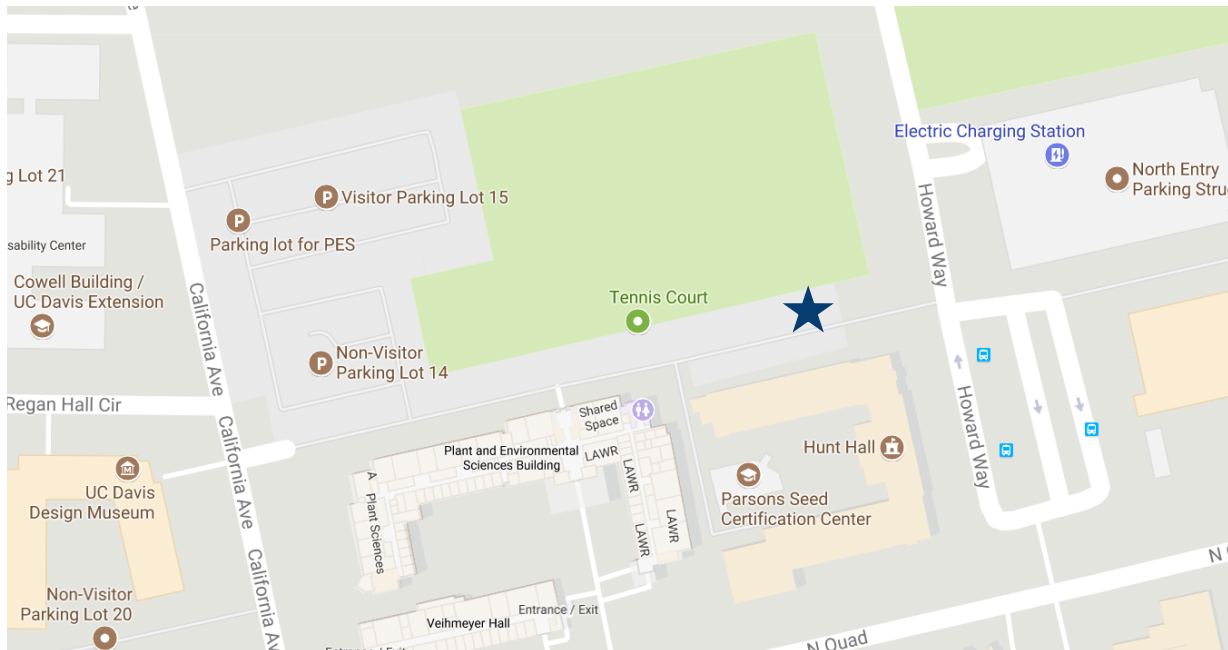

Greystone Express Shuttle Schedule

Monday - Friday

Time	Location of Departure & Drop-Off
7:00 AM	Greystone
7:15 AM	Silo
	Memorial Union (Upon Request)
7:30 AM	Greystone
7:45 AM	Silo
	Memorial Union (Upon Request)
8:00 AM	Greystone
8:15 AM	Memorial Union (Only)
8:30 AM	Greystone
8:45 AM	Silo
8:55 AM	Memorial Union
9:05 AM	Greystone
9:20 AM	Silo
9:30 AM	Memorial Union
9:40 AM	Greystone
9:55 AM	Silo
10:05 AM	Memorial Union
10:15 AM	Greystone
10:30 AM	Silo (Only)
10:45 AM	Greystone
	Shuttle Break 10:45 AM - 11:55 AM
11:55 AM	Greystone
12:10 PM	Silo
12:20 PM	Memorial Union
12:30 PM	Greystone
12:45 PM	Silo (Only)
1:00 PM	Greystone
1:15 PM	Silo
1:25 PM	Memorial Union
1:35 PM	Greystone
1:50 PM	Silo
2:00 PM	Memorial Union
2:10 PM	Greystone
	Shuttle Break 2:10 PM - 2:30 PM
2:30 PM	Greystone
2:45 PM	Silo (Only)

Time	Location of Departure & Drop-Off
3:00 PM	Greystone
3:15 PM	Memorial Union (Only)
3:30 PM	Greystone
	Driver Change 3:30 PM - 3:45 PM
3:45 PM	Greystone
4:00 PM	Silo (Only)
4:15 PM	Greystone
4:30 PM	Silo
4:40 PM	Memorial Union
4:50 PM	Greystone
5:05 PM	Silo
5:15 PM	Memorial Union
5:25 PM	Greystone
5:40 PM	Silo
5:50 PM	Memorial Union
6:00 PM	Greystone
6:15 PM	Silo
6:25 PM	Memorial Union
6:35 PM	Greystone
6:45 PM	Safeway (MWF), Target (T/TH)
7:00 PM	Greystone
	Shuttle Break 7:00 PM - 7:30 PM
7:30 PM	Greystone
7:40 PM	Safeway (MWF), Target (T/TH)
7:50 PM	Greystone
8:05 PM	Silo
8:15 PM	Memorial Union
8:25 PM	Greystone
8:40 PM	Silo
8:50 PM	Memorial Union
9:00 PM	Greystone
9:10 PM	Silo (Return route through downtown Davis)
9:30 PM	Greystone

Effective 10/2/2017

Greystone Express Shuttle Map

Memorial Union Stop

Departure and Drop-off are located in a loading zone side between the Mayra Welsh tennis courts and Hunt Hall

Silo Stop

Departure and Drop-off are located next to the grass area across from the information booth at the entrance of the non-visitor parking lot