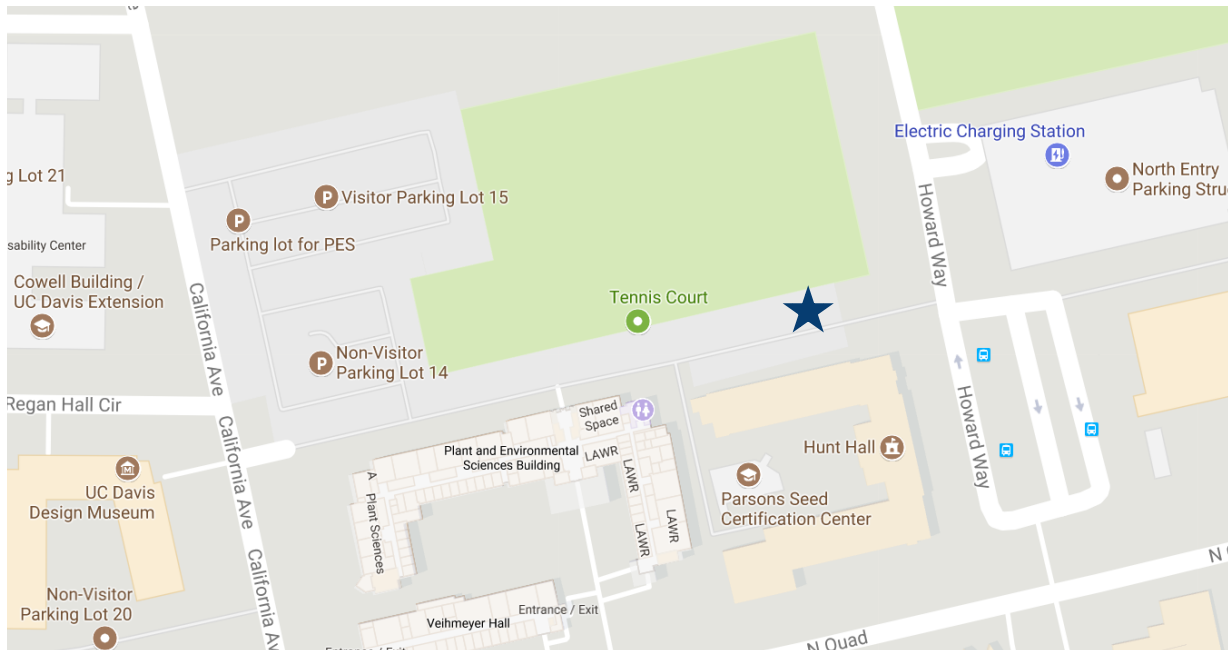

Greystone Express Shuttle Schedule

No Safeway/Target

Time	Location of Departure & Drop-Off
7:00 AM	Greystone
7:15 AM	Silo
	Memorial Union (Upon Request)
7:30 AM	Greystone
7:45 AM	Silo
	Memorial Union (Upon Request)
8:00 AM	Greystone
8:15 AM	Memorial Union (Only)
8:30 AM	Greystone
8:45 AM	Silo
8:55 AM	Memorial Union
9:05 AM	Greystone
9:20 AM	Silo
9:30 AM	Memorial Union
9:40 AM	Greystone
9:55 AM	Silo
10:05 AM	Memorial Union
10:15 AM	Greystone
10:30 AM	Silo (Only)
10:45 AM	Greystone
	Shuttle Break 10:45 AM - 11:55 AM
11:55 AM	Greystone
12:10 PM	Silo
12:20 PM	Memorial Union
12:30 PM	Greystone
12:45 PM	Silo (Only)
1:00 PM	Greystone
1:15 PM	Silo
1:25 PM	Memorial Union
1:35 PM	Greystone
1:50 PM	Silo
2:00 PM	Memorial Union
2:10 PM	Greystone
	Shuttle Break 2:10 PM - 2:30 PM
2:30 PM	Greystone
2:45 PM	Silo (Only)

Time	Location of Departure & Drop-Off
3:00 PM	Greystone
3:15 PM	Memorial Union (Only)
3:30 PM	Greystone
	Driver Change 3:30 PM - 3:45 PM
3:45 PM	Greystone
4:00 PM	Silo (Only)
	Davis Farmers Market (Wednesdays - Upon Request)
4:15 PM	Greystone
4:30 PM	Silo
4:40 PM	Memorial Union
4:50 PM	Greystone
5:05 PM	Silo
5:15 PM	Memorial Union
5:25 PM	Greystone
5:40 PM	Silo
5:50 PM	Memorial Union
6:00 PM	Greystone
6:15 PM	Silo
6:25 PM	Memorial Union
6:35 PM	Greystone
	SHUTTLE BREAK - 6:35 PM - 7:50 PM
7:50 PM	Greystone
8:05 PM	Silo
8:15 PM	Memorial Union
8:25 PM	Greystone
8:40 PM	Silo
8:50 PM	Memorial Union
9:00 PM	Greystone
9:10 PM	Silo (Return route through downtown Davis)
9:30 PM	Greystone

Greystone Express Shuttle Map

Memorial Union Stop

Departure and Drop-off are located in a loading zone side between the Mayra Welsh tennis courts and Hunt Hall

Silo Stop

Departure and Drop-off are located next to the grass area across from the information booth at the entrance of the non-visitor parking lot